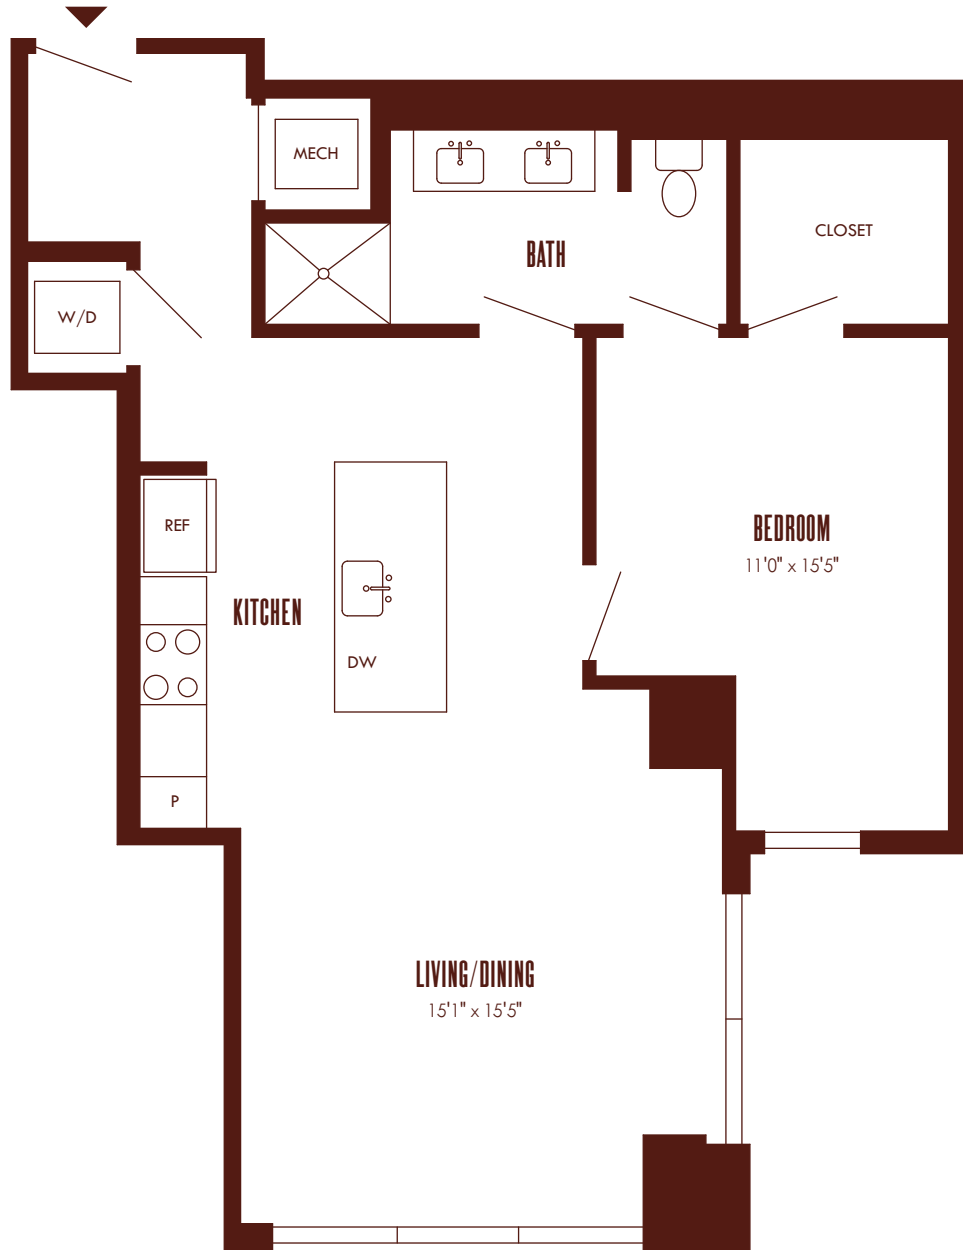

# A10

1 bed / 1 bath  
 857 sf

**APT #**

- 31
- 30
- 290**
- 28
- 27
- 26
- 25
- 240**
- 230**
- 220**
- 210**
- 20
- 19
- 18
- 17
- 160**
- 150**
- 140**
- 130**
- 120**
- 110**

**BUILDING  
 LEVEL**

This floor plan is an artistic representation meant for illustrative purposes only. Dimensions and area calculations are approximations.