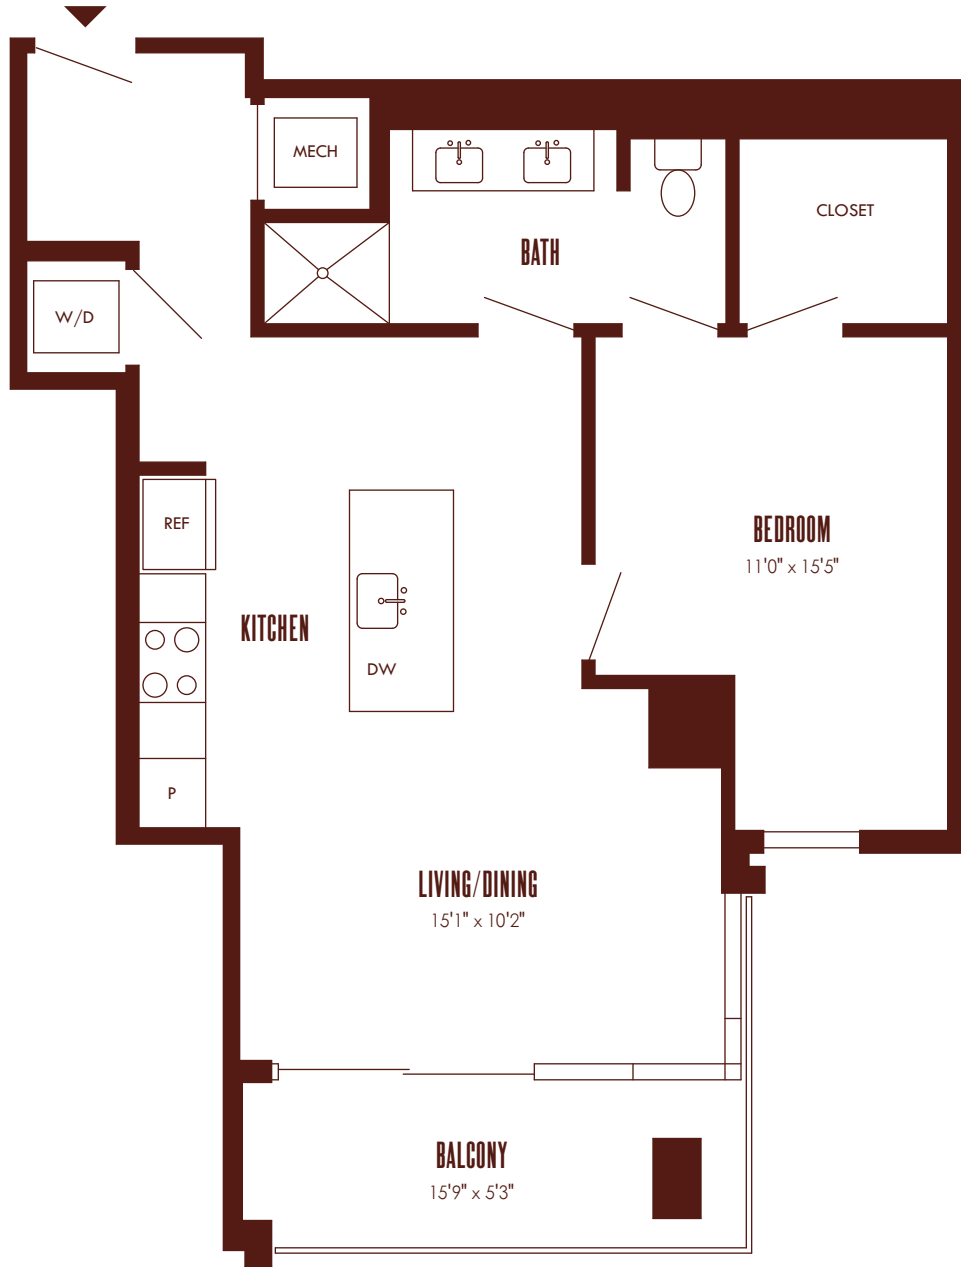

1405 Spring Street NW
 Atlanta, GA 30309
 678 730 6820
 emmimidtown.com

Apartment: _____
 Date Available: _____
 Rent / Month: _____
 Lease Term: _____

A10b.1

1 bed / 1 bath
 778 sf

APT #

- 31
- 30
- 29
- 280
- 270
- 260
- 250
- 24
- 23
- 22
- 21
- 200
- 190
- 180
- 170
- 16
- 15
- 14
- 13
- 12
- 11

BUILDING
 LEVEL

This floor plan is an artistic representation meant for illustrative purposes only. Dimensions and area calculations are approximations.