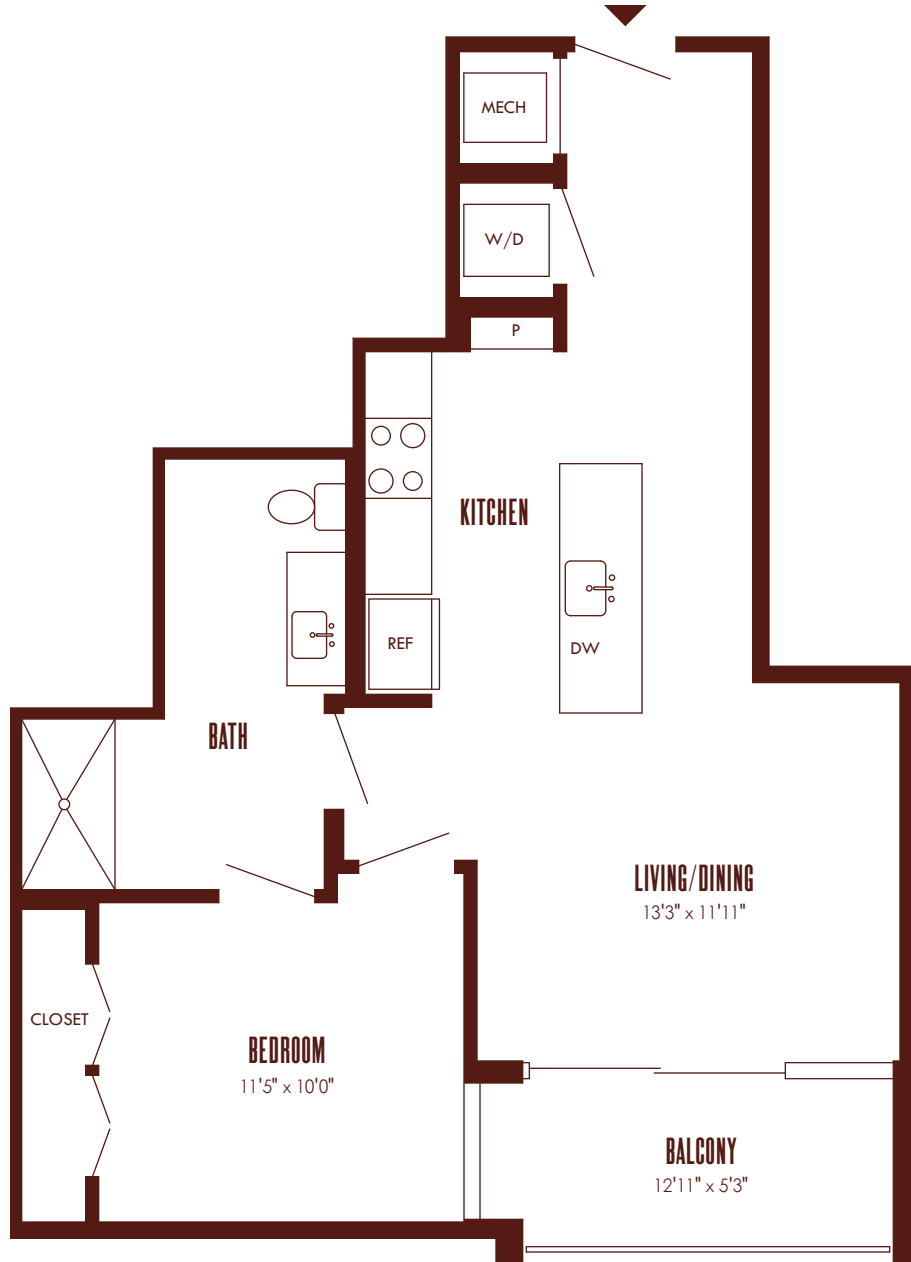

1405 Spring Street NW
 Atlanta, GA 30309
 678 730 6820
 emmimidtown.com

Apartment: _____
 Date Available: _____
 Rent / Month: _____
 Lease Term: _____

A5b-A

1 bed / 1 bath
 704 sf

APT

- 31
- 30
- 29
- 28
- 27
- 26
- 25
- 24
- 23
- 22
- 21
- 20
- 19
- 18
- 17
- 16
- 151**
- 141
- 131
- 121
- 111

BUILDING
 LEVEL

This floor plan is an artistic representation meant for illustrative purposes only. Dimensions and area calculations are approximations.