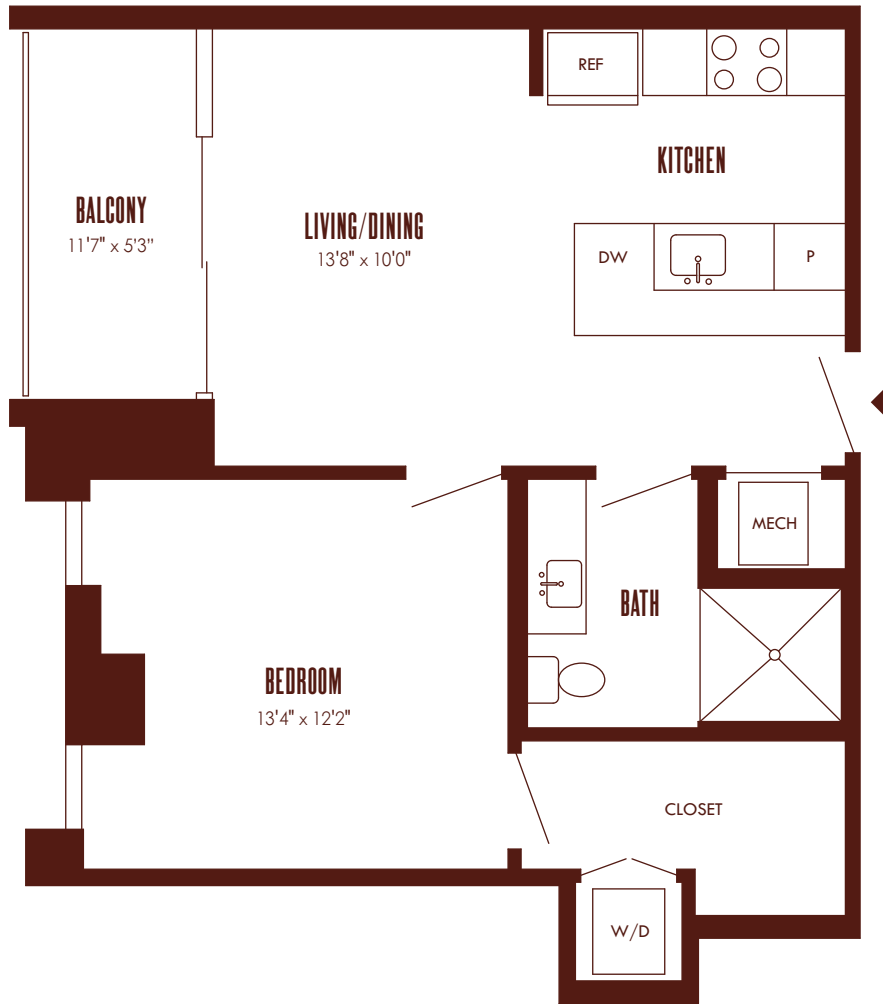

# A6b

1 bed / 1 bath  
 652 sf

APT #

- 31
- 30
- 29
- 28
- 27D**
- 26D
- 25D
- 24D
- 23
- 22
- 21
- 20
- 19D
- 18D
- 17D
- 16D
- 15
- 14
- 13
- 12
- 11

BUILDING  
 LEVEL

This floor plan is an artistic representation meant for illustrative purposes only. Dimensions and area calculations are approximations.