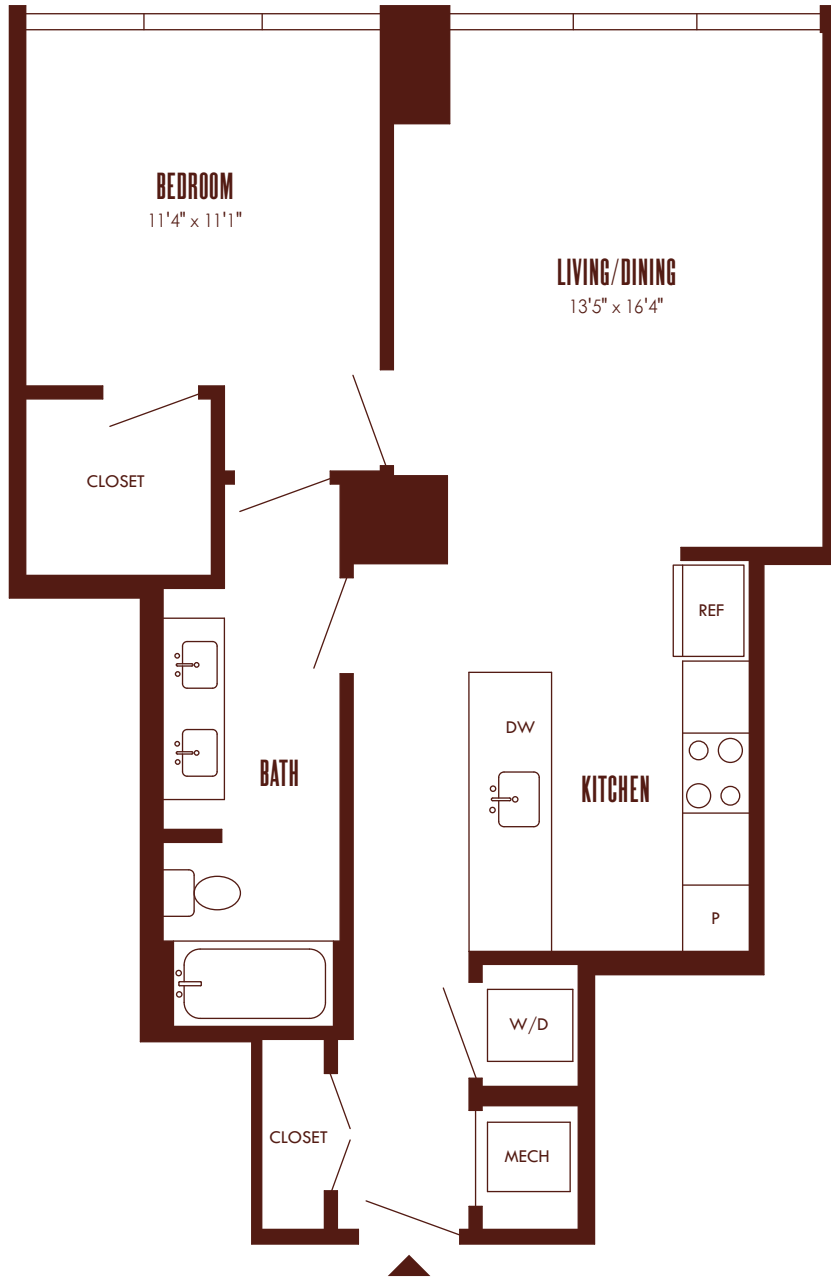

1405 Spring Street NW
 Atlanta, GA 30309
 678 730 6820
 emmidtown.com

Apartment: _____
 Date Available: _____
 Rent / Month: _____
 Lease Term: _____

A8

1 bed / 1 bath
 773 sf

APT

- 31
- 30
- 29N
- 28N
- 27N
- 26N
- 25N
- 24N
- 23N
- 22N
- 21N
- 20N
- 19
- 18
- 17
- 16
- 15N
- 14N
- 13N
- 12N
- 11N

BUILDING
 LEVEL

This floor plan is an artistic representation meant for illustrative purposes only. Dimensions and area calculations are approximations.