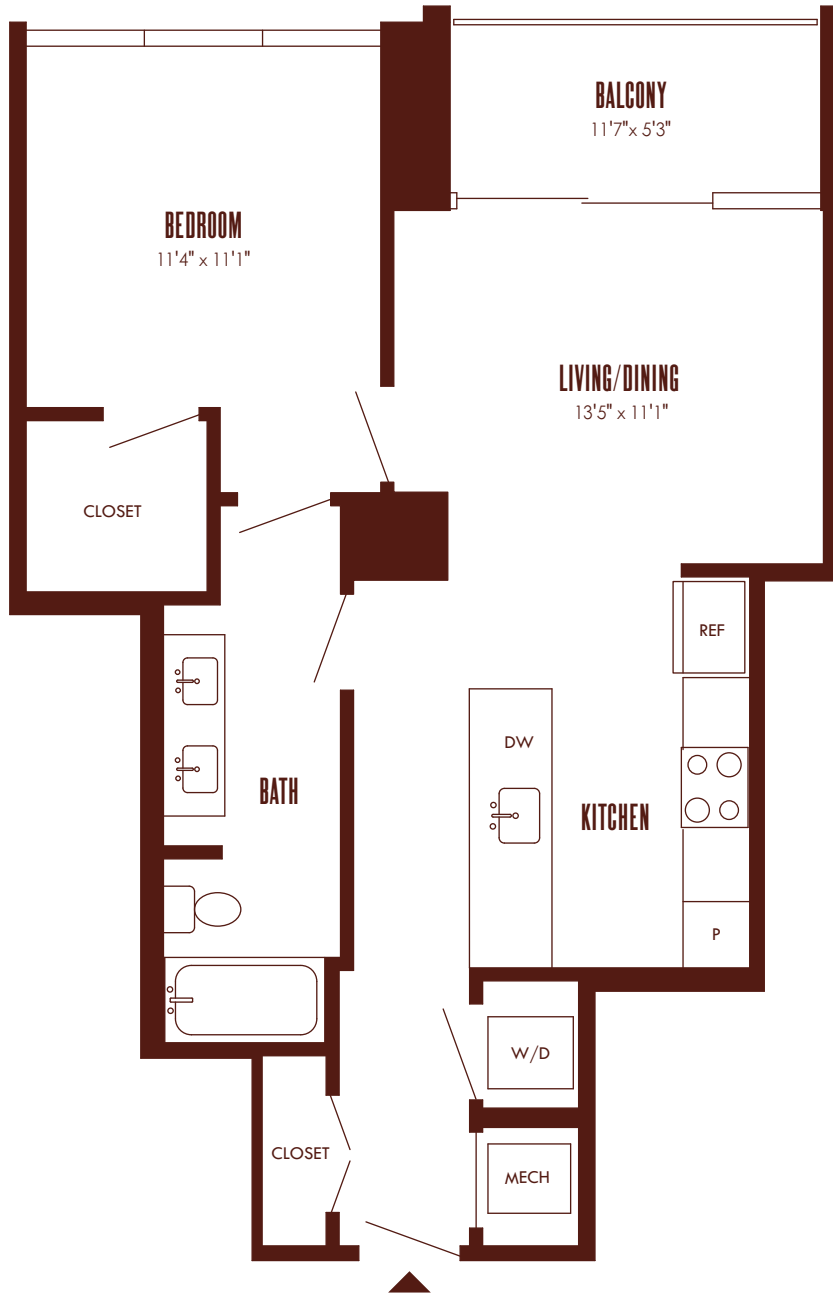

1405 Spring Street NW
 Atlanta, GA 30309
 678 730 6820
 emmidtown.com

Apartment: _____
 Date Available: _____
 Rent / Month: _____
 Lease Term: _____

A8b

1 bed / 1 bath
 712 sf

APT

- 31
- 30
- 29
- 28
- 27
- 26
- 25
- 24
- 23
- 22
- 21
- 20
- 19N**
- 18N**
- 17N**
- 16N**
- 15
- 14
- 13
- 12
- 11

BUILDING
 LEVEL

This floor plan is an artistic representation meant for illustrative purposes only. Dimensions and area calculations are approximations.