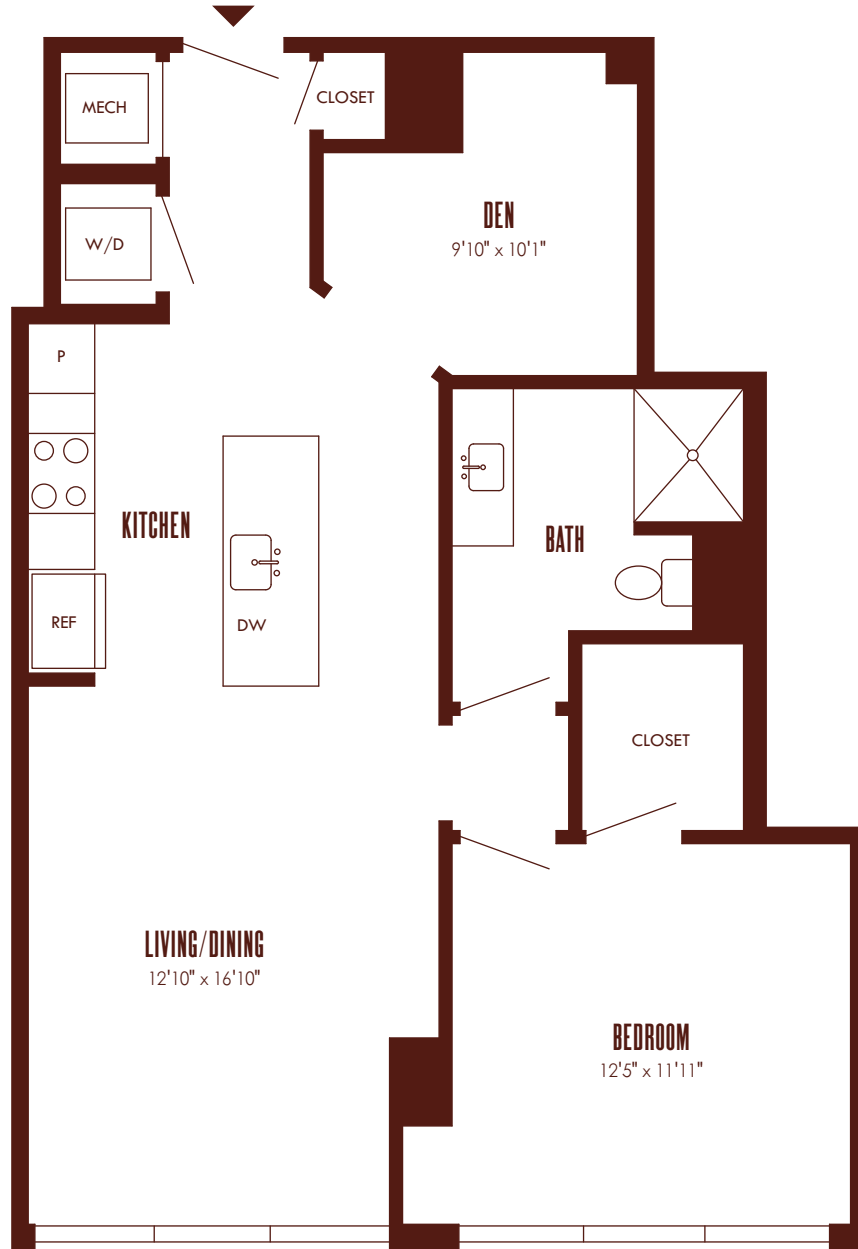

# A11

1 bed / 1 bath + den  
 859 sf

## APT #

- 31
- 30
- 29M
- 28M
- 27M
- 26M
- 25
- 24
- 23
- 22
- 21M
- 20M
- 19M
- 18M
- 17M
- 16M
- 15M
- 14M
- 13M
- 12M
- 11M

BUILDING  
 LEVEL

This floor plan is an artistic representation meant for illustrative purposes only. Dimensions and area calculations are approximations.