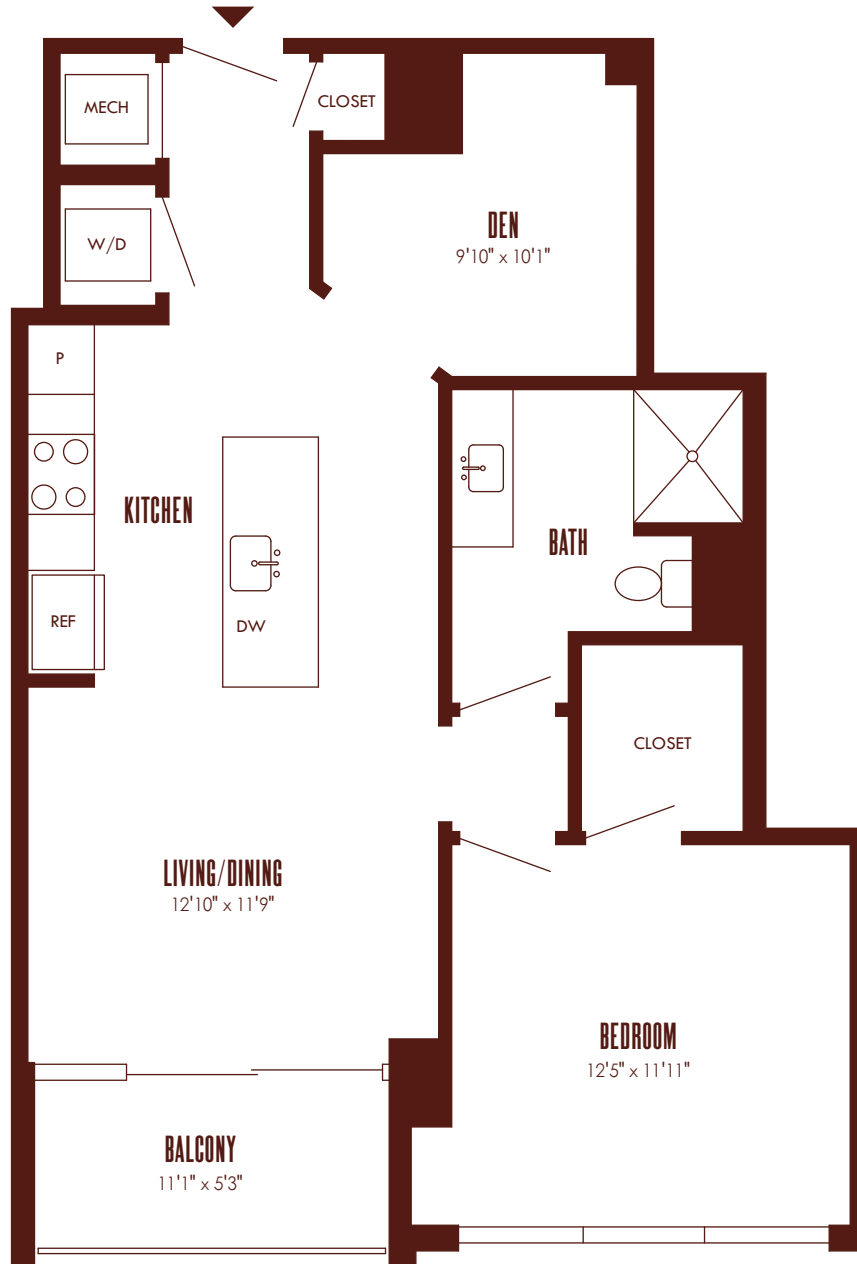

1405 Spring Street NW
 Atlanta, GA 30309
 678 730 6820
 emmidtown.com

Apartment: _____
 Date Available: _____
 Rent / Month: _____
 Lease Term: _____

A11b

1 bed / 1 bath + den
 803 sf

APT

- 31
- 30
- 29
- 28
- 27
- 26
- 25M
- 24M
- 23M
- 22M
- 21
- 20
- 19
- 18
- 17
- 16
- 15
- 14
- 13
- 12
- 11

BUILDING
 LEVEL

This floor plan is an artistic representation meant for illustrative purposes only. Dimensions and area calculations are approximations.