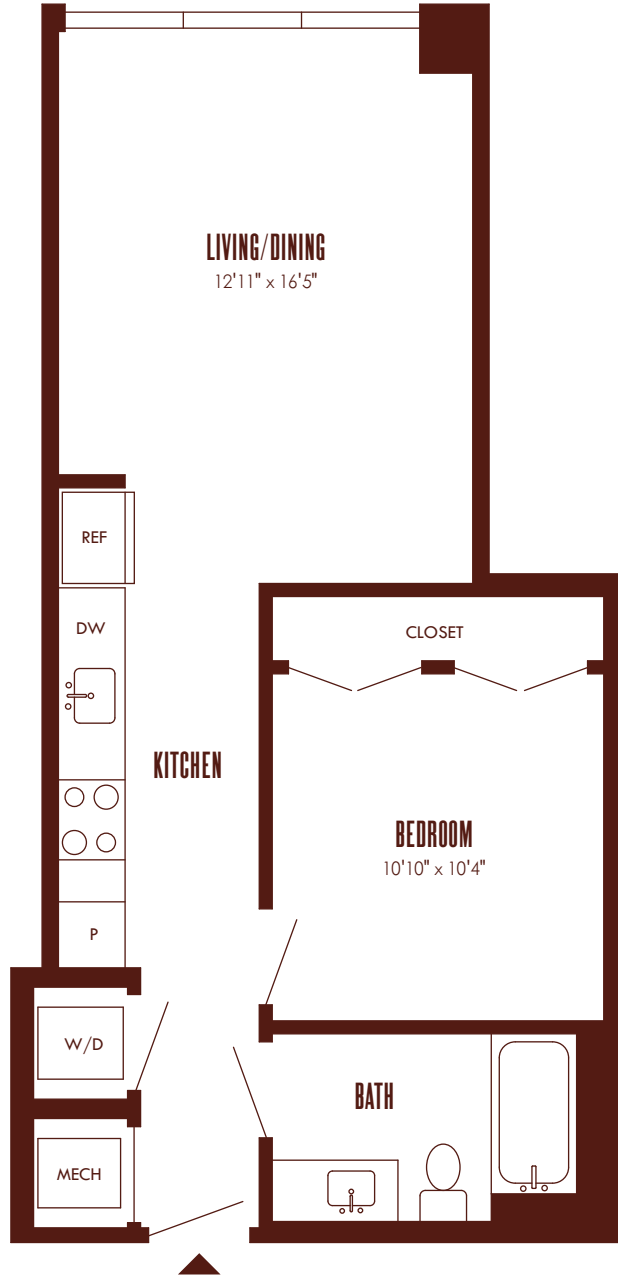

1405 Spring Street NW
 Atlanta, GA 30309
 678 730 6820
 emmidtown.com

Apartment: _____
 Date Available: _____
 Rent / Month: _____
 Lease Term: _____

A2

1 bed / 1 bath
 613 sf

APT

- 31
- 30
- 29K**
- 28K**
- 27
- 26
- 25
- 24
- 23K**
- 22K**
- 21K**
- 20K**
- 19K**
- 18K**
- 17K**
- 16K**
- 15
- 14
- 13
- 12
- 11K**

BUILDING
 LEVEL

This floor plan is an artistic representation meant for illustrative purposes only. Dimensions and area calculations are approximations.