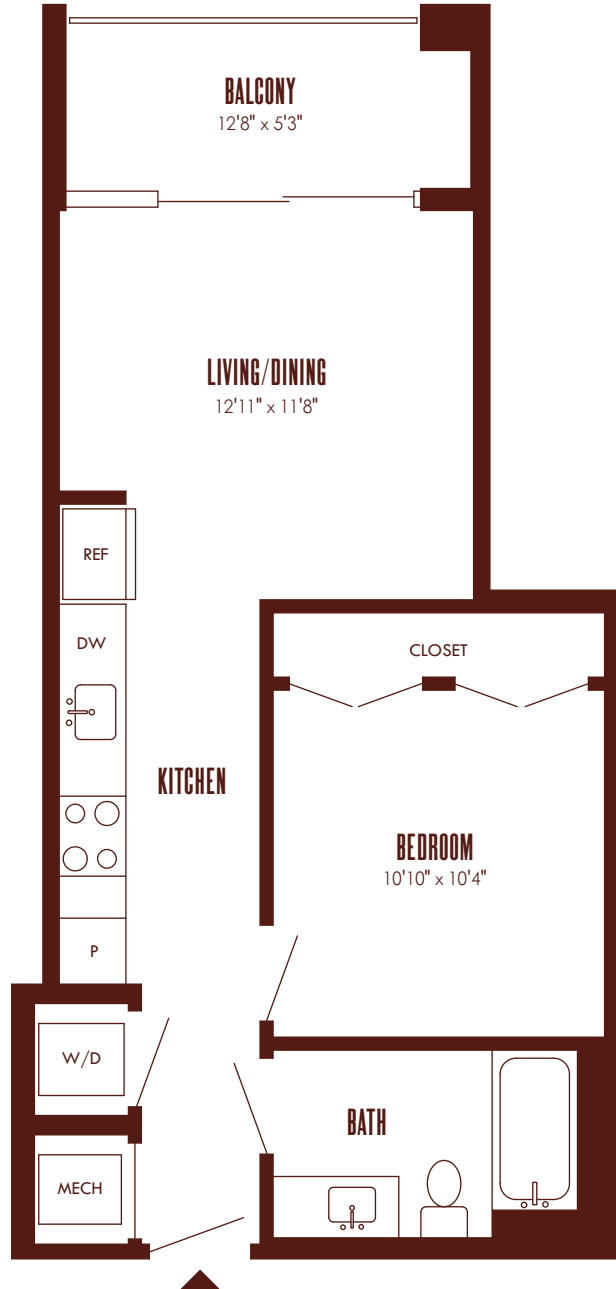

1405 Spring Street NW
 Atlanta, GA 30309
 678 730 6820
 emmidtown.com

Apartment: _____
 Date Available: _____
 Rent / Month: _____
 Lease Term: _____

A2b

1 bed / 1 bath
 550 sf

APT

- 31
- 30
- 29
- 28
- 27K**
- 26K**
- 25K**
- 24K**
- 23
- 22
- 21
- 20
- 19
- 18
- 17
- 16
- 15K**
- 14K**
- 13K**
- 12K**
- 11

BUILDING
 LEVEL

This floor plan is an artistic representation meant for illustrative purposes only. Dimensions and area calculations are approximations.