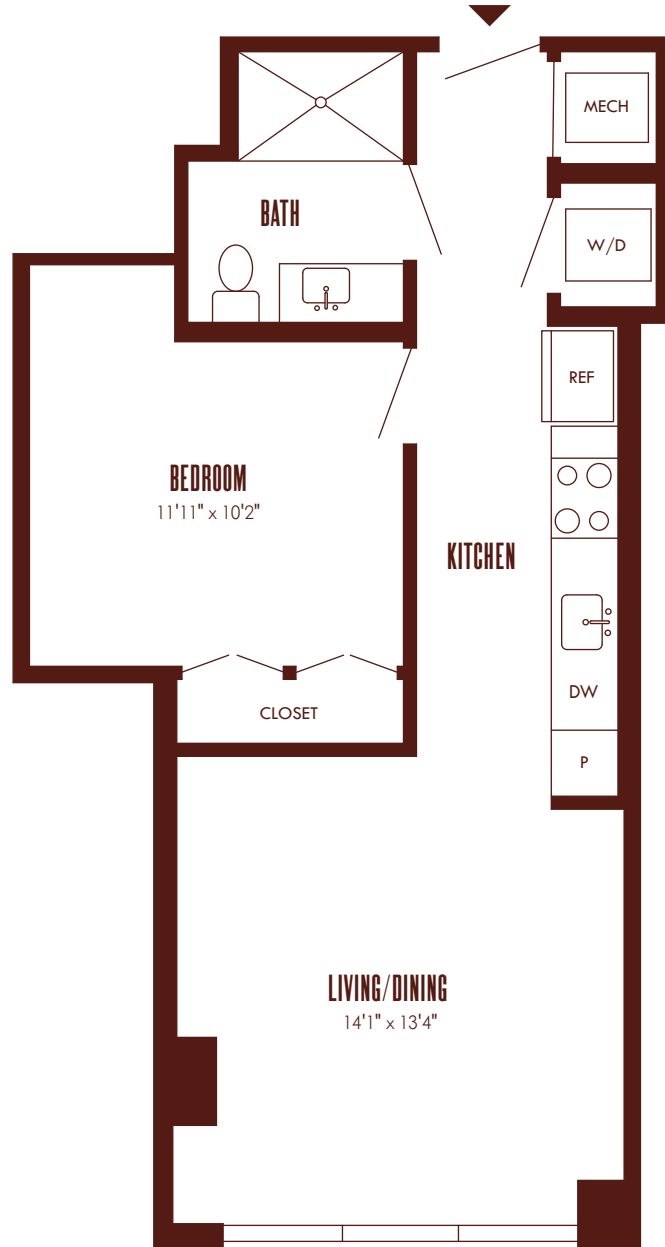

1405 Spring Street NW
 Atlanta, GA 30309
 678 730 6820
 emmidtown.com

Apartment: _____
 Date Available: _____
 Rent / Month: _____
 Lease Term: _____

A3

1 bed / 1 bath
 613 sf

APT

- 31
- 30
- 29L
- 28L
- 27L
- 26L
- 25L
- 24L
- 23L
- 22L
- 21L
- 20L
- 19L
- 18L
- 17L
- 16L
- 15L
- 14L
- 13L
- 12L
- 11L

BUILDING
 LEVEL

This floor plan is an artistic representation meant for illustrative purposes only. Dimensions and area calculations are approximations.