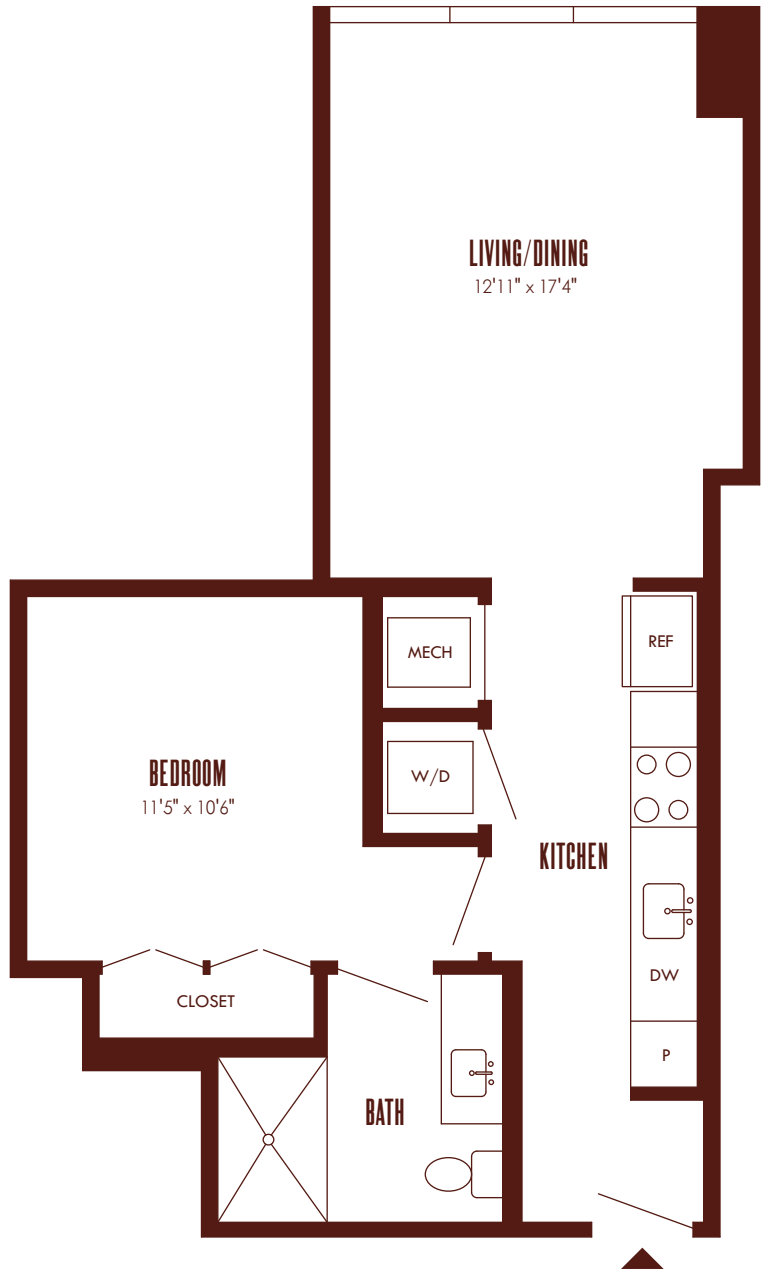

# A4-PH

1 bed / 1 bath  
 640 sf

**APT #**

**31G**

**30G**

29

28

27

26

25

24

23

22

21

20

19

18

17

16

15

14

13

12

11

**BUILDING**

**LEVEL**

This floor plan is an artistic representation meant for illustrative purposes only. Dimensions and area calculations are approximations.