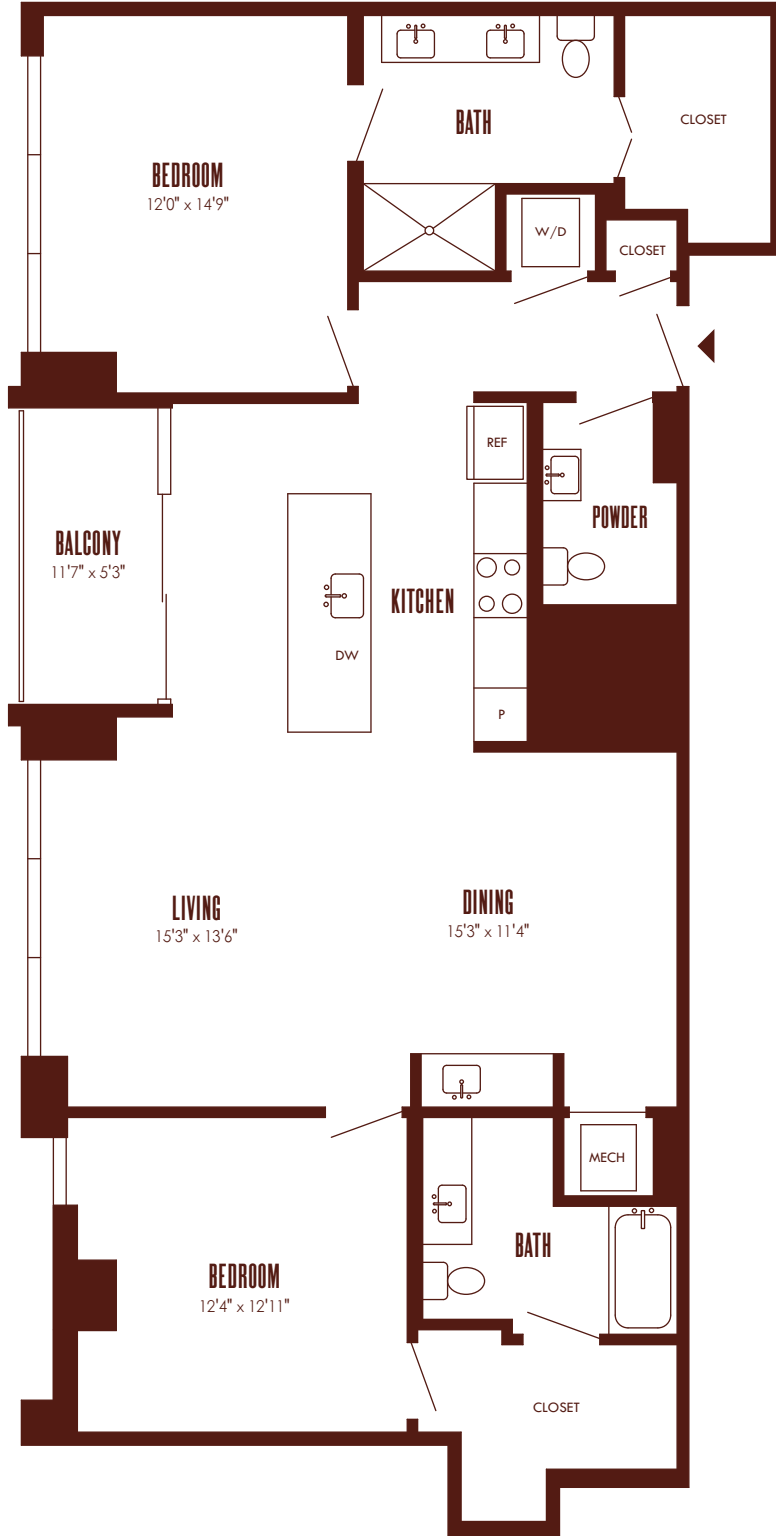

# B6b-PH

2 bed / 2.5 bath  
 1,395 sf

APT #

31E

30E

29

28

27

26

25

24

23

22

21

20

19

18

17

16

15

14

13

12

11

BUILDING

LEVEL

This floor plan is an artistic representation meant for illustrative purposes only. Dimensions and area calculations are approximations.