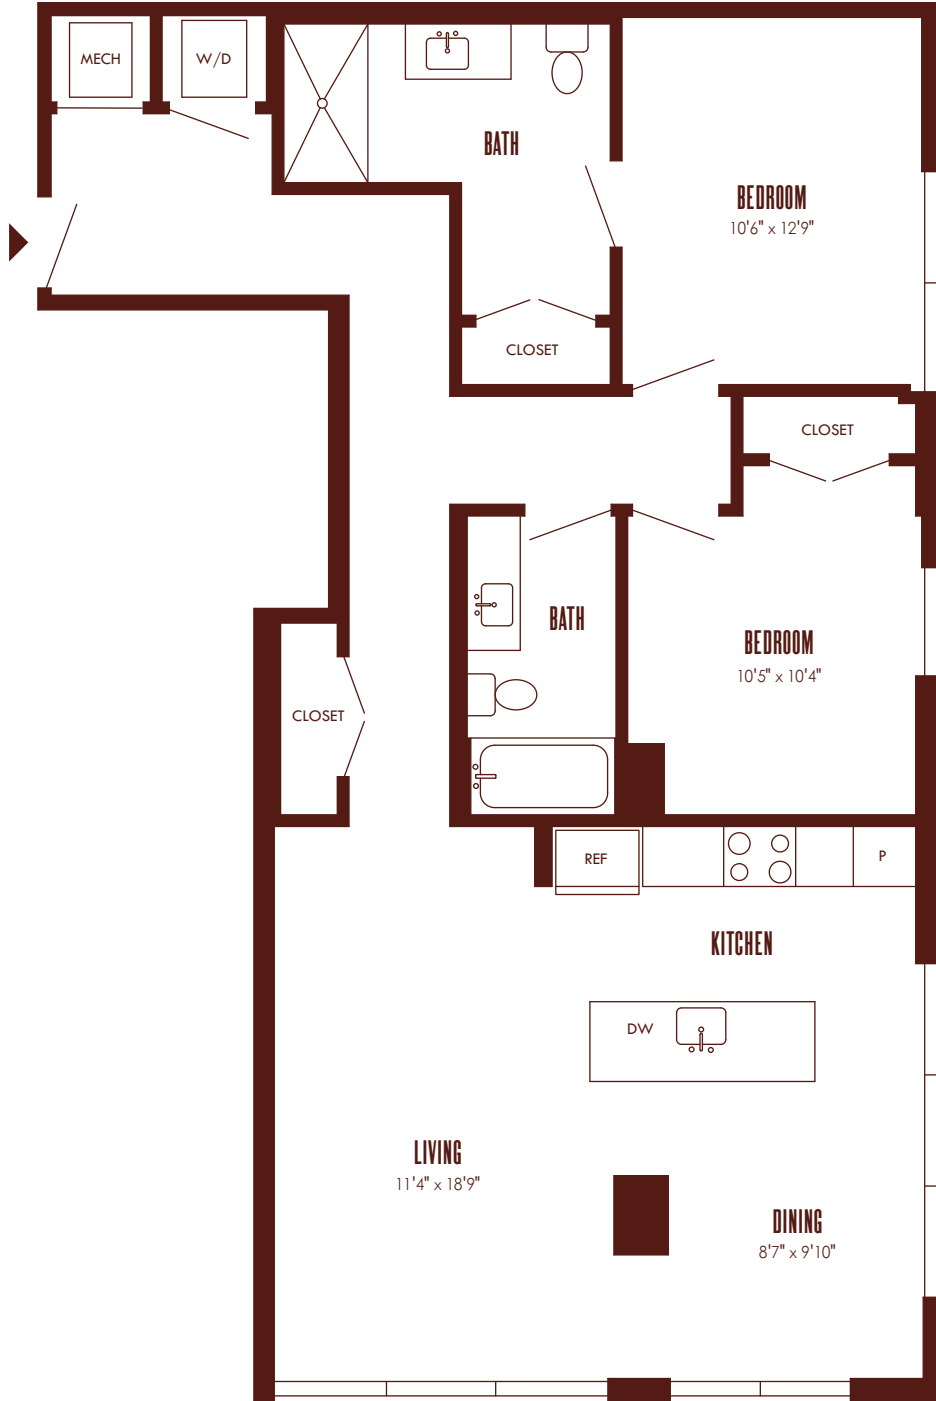

1405 Spring Street NW
 Atlanta, GA 30309
 678 730 6820
 emmimidtown.com

Apartment: _____
 Date Available: _____
 Rent / Month: _____
 Lease Term: _____

B1-A

2 bed / 2 bath
 1,192 sf

APT #

- 31
- 30
- 29
- 28
- 27
- 26
- 25
- 24
- 23
- 22
- 21
- 20
- 19
- 18
- 17
- 16
- 15
- 14
- 13
- 12
- 11C**

BUILDING
 LEVEL

This floor plan is an artistic representation meant for illustrative purposes only. Dimensions and area calculations are approximations.