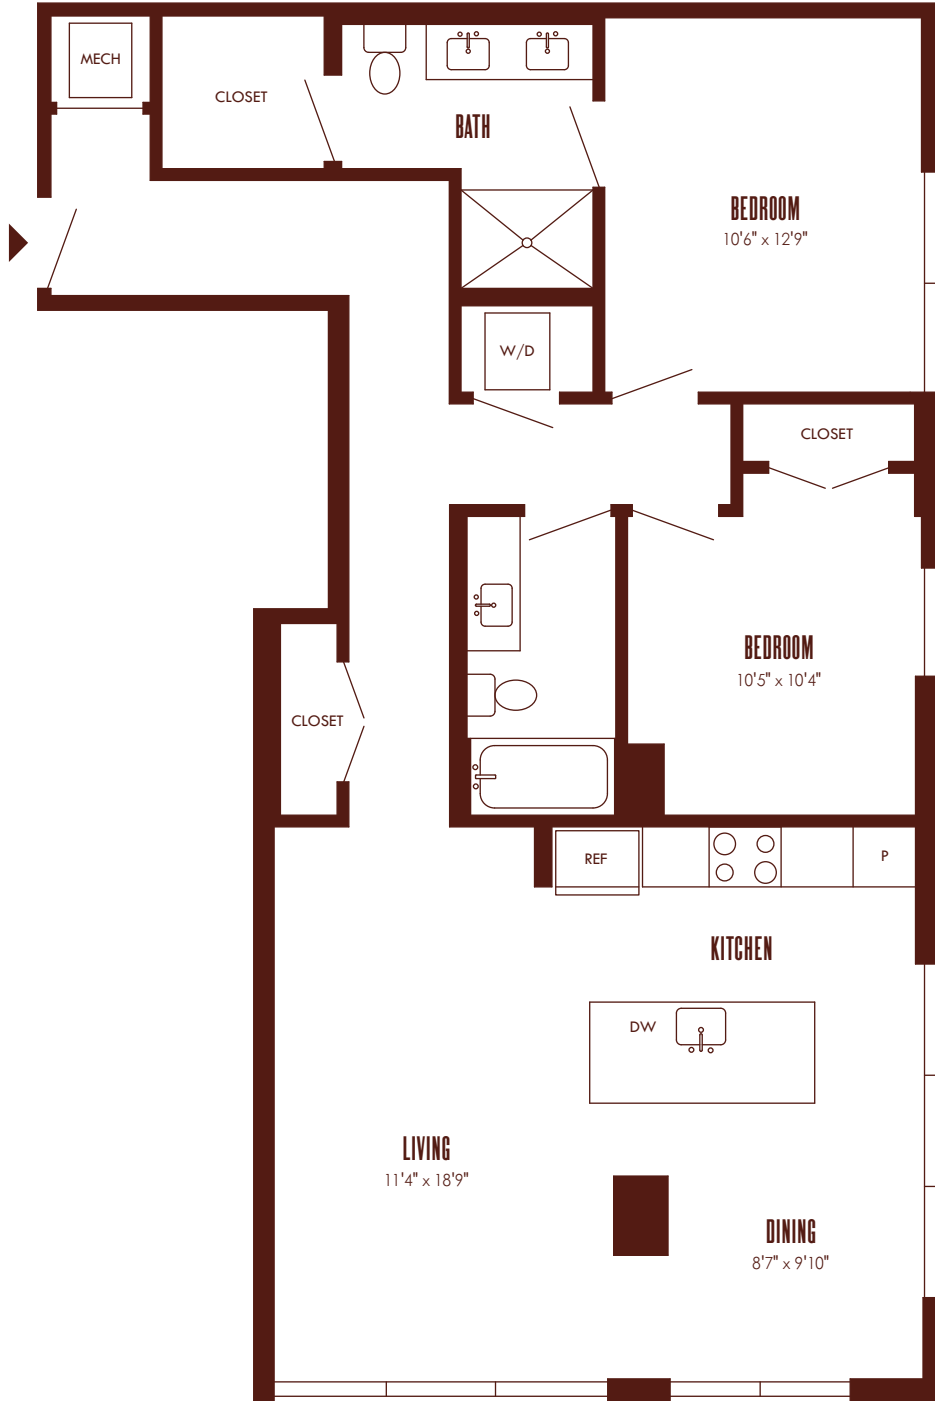

1405 Spring Street NW
 Atlanta, GA 30309
 678 730 6820
 emmidtown.com

Apartment: _____
 Date Available: _____
 Rent / Month: _____
 Lease Term: _____

B1

2 bed / 2 bath
 1,192 sf

APT

- 31
- 30
- 29
- 28
- 27C**
- 26C
- 25C
- 24
- 23
- 22
- 21
- 20C
- 19C
- 18C
- 17C
- 16C
- 15
- 14
- 13
- 12
- 11

BUILDING
 LEVEL

This floor plan is an artistic representation meant for illustrative purposes only. Dimensions and area calculations are approximations.