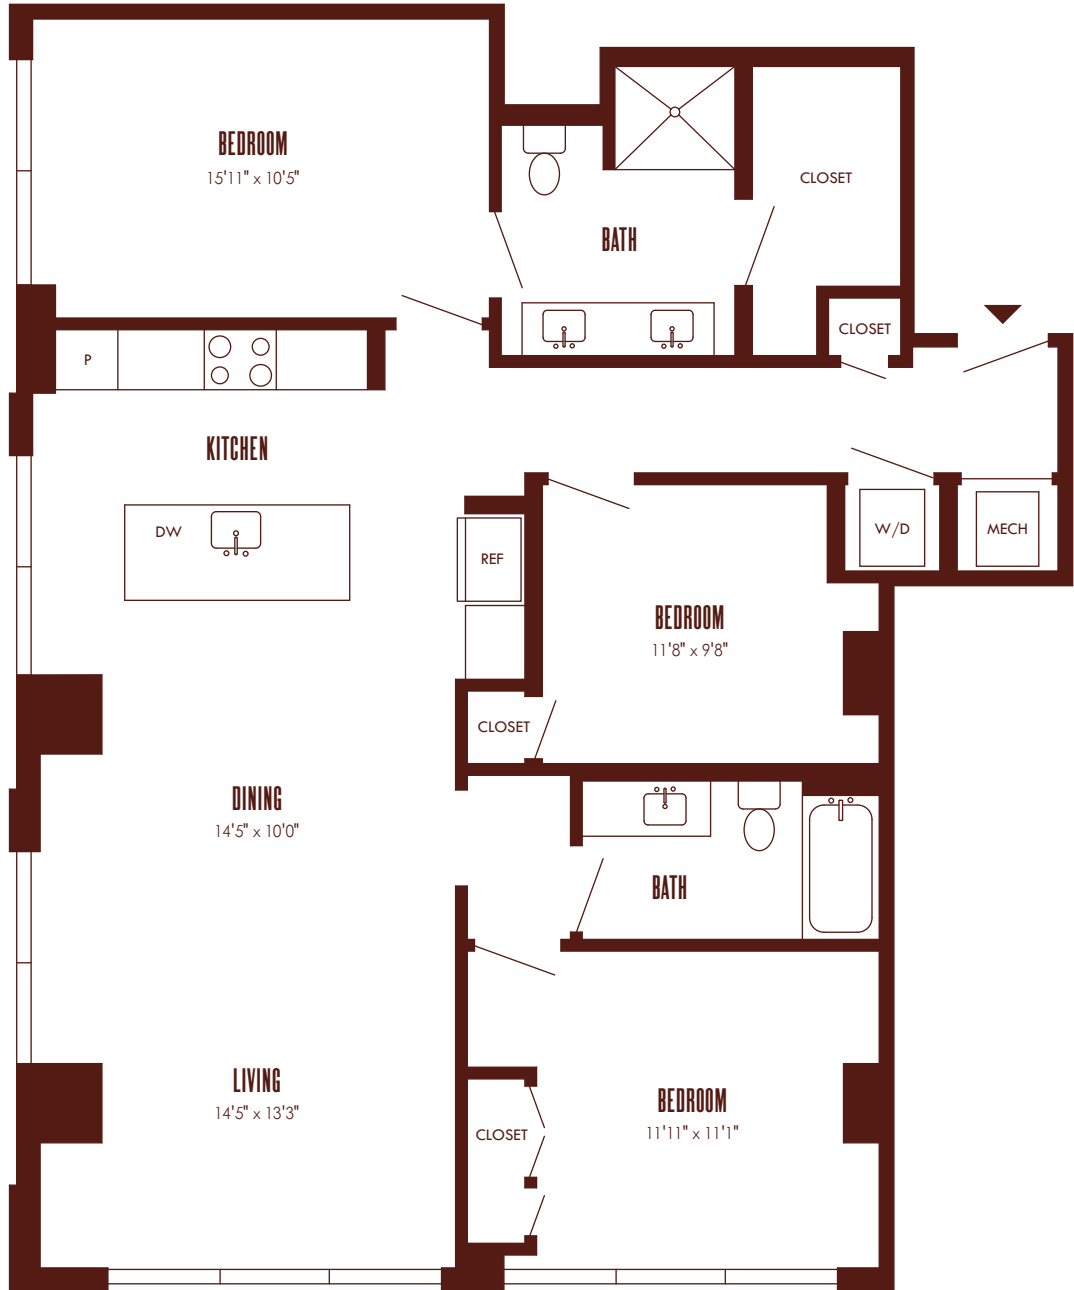

# C1

3 bed / 2 bath  
 1,375 sf

## APT #

- 31
- 30
- 29
- 28
- 27A**
- 26A
- 25A
- 24A
- 23
- 22
- 21
- 20
- 19
- 18
- 17
- 16
- 15
- 14
- 13
- 12
- 11

## BUILDING LEVEL

This floor plan is an artistic representation meant for illustrative purposes only. Dimensions and area calculations are approximations.