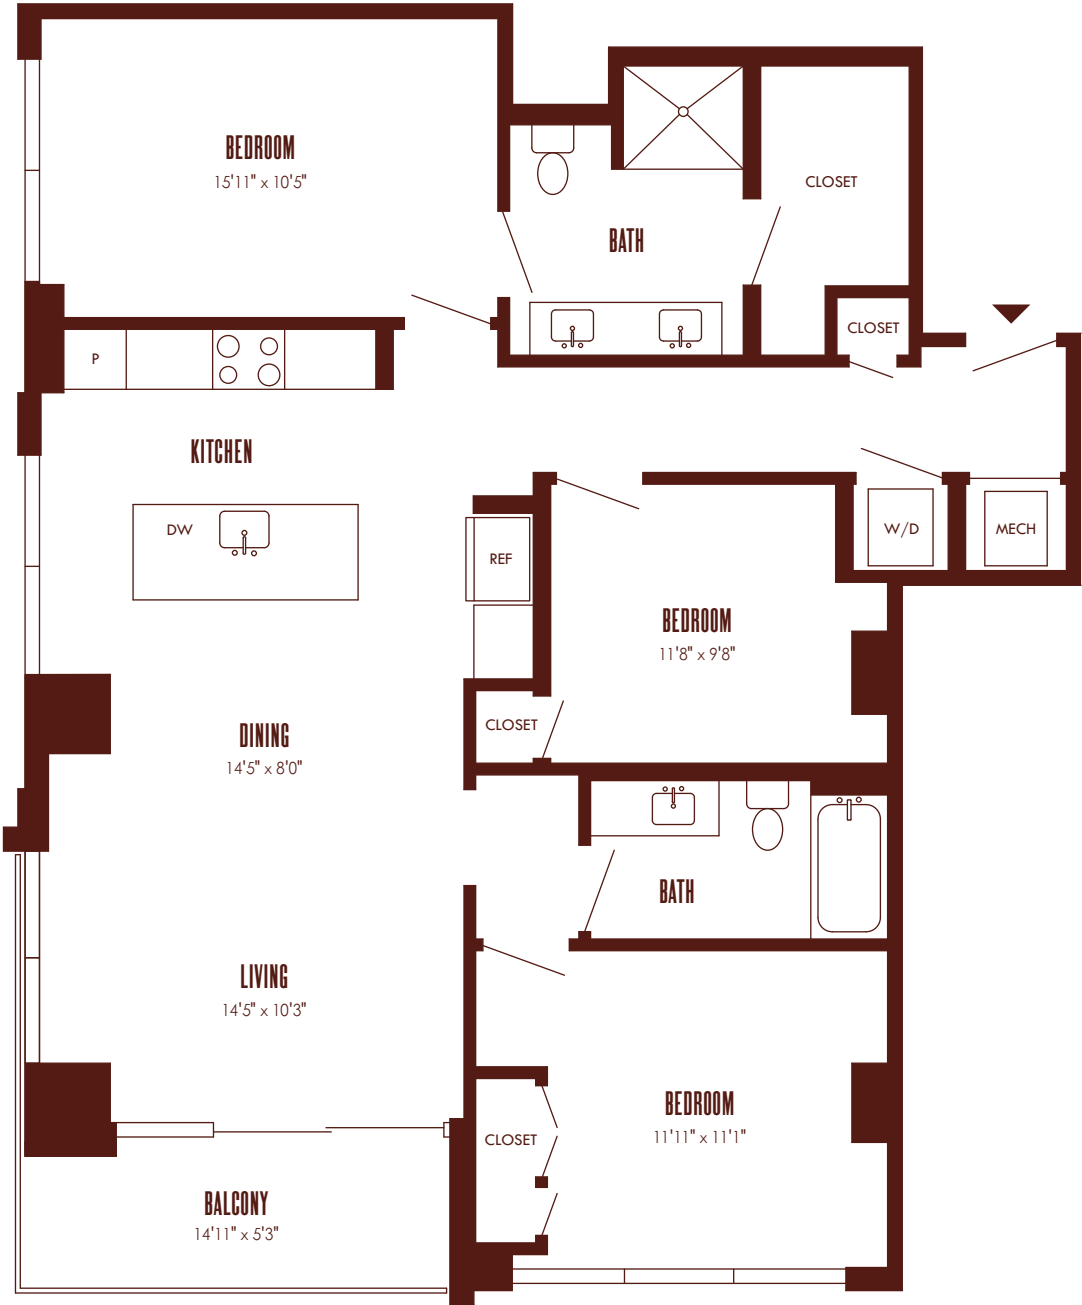

# C1b.1

3 bed / 2 bath  
 1,296 sf

APT #

31

30

29A

28A

27

26

25

24

23

22

21

20

19A

18A

17A

16A

15

14

13

12

11

BUILDING

LEVEL

This floor plan is an artistic representation meant for illustrative purposes only. Dimensions and area calculations are approximations.