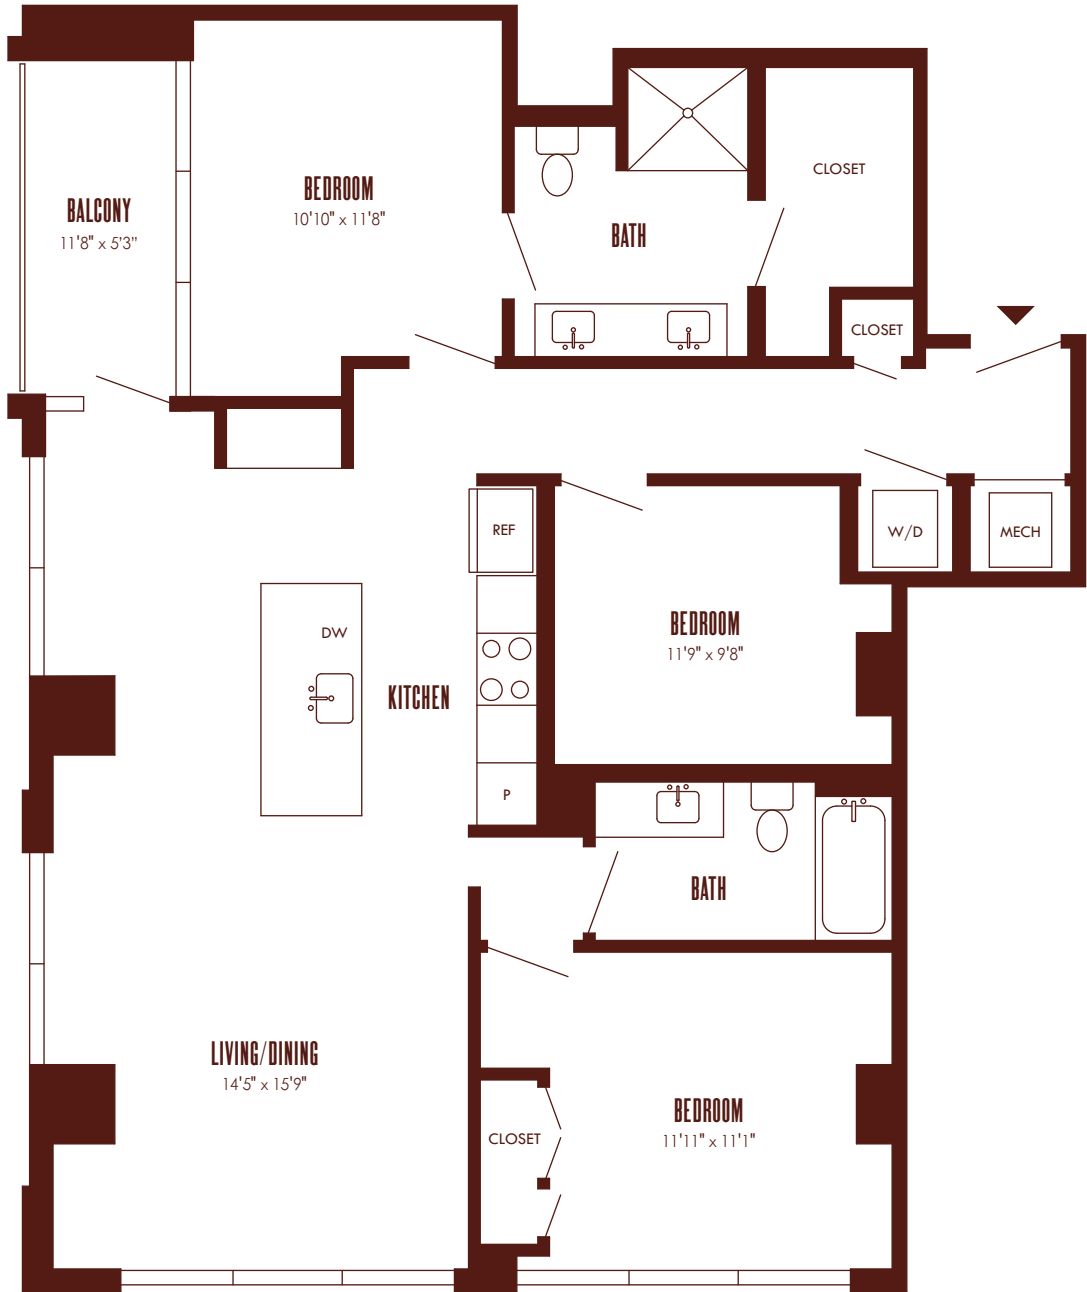

1405 Spring Street NW
 Atlanta, GA 30309
 678 730 6820
 emmidtown.com

Apartment: _____
 Date Available: _____
 Rent / Month: _____
 Lease Term: _____

C1b

3 bed / 2 bath
 1,310 sf

APT #

- 31
- 30
- 29
- 28
- 27
- 26
- 25
- 24
- 23A
- 22A
- 21A
- 20A
- 19
- 18
- 17
- 16
- 15A
- 14A
- 13A
- 12A
- 11

BUILDING
 LEVEL

This floor plan is an artistic representation meant for illustrative purposes only. Dimensions and area calculations are approximations.