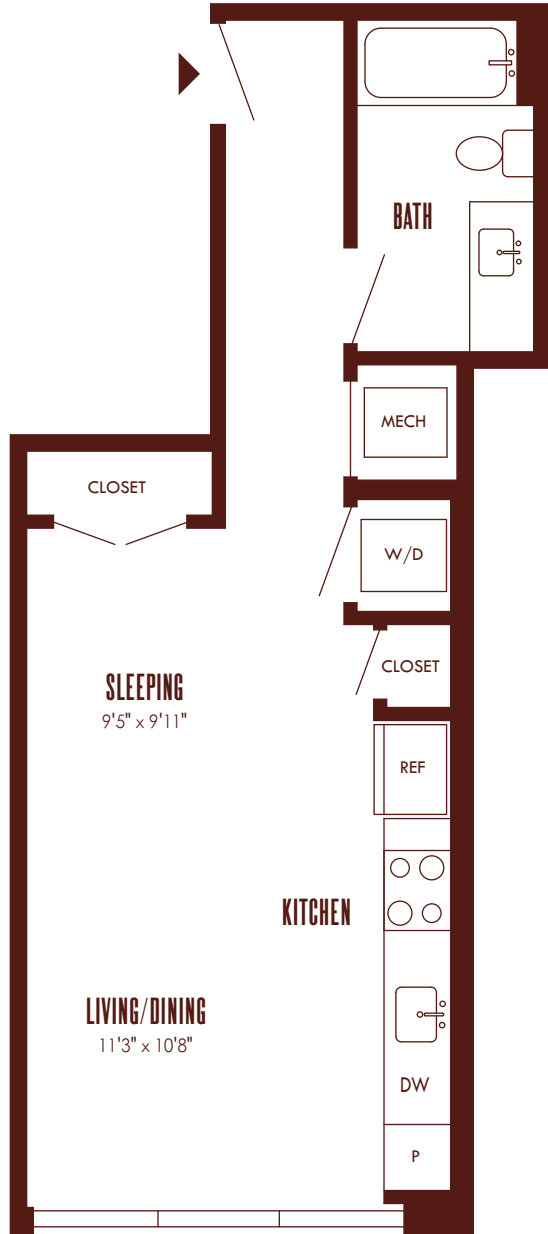

1405 Spring Street NW
 Atlanta, GA 30309
 678 730 6820
 emmidtown.com

Apartment: _____
 Date Available: _____
 Rent / Month: _____
 Lease Term: _____

S1

Studio / 1 bath
 466 sf

APT

- 31
- 30
- 29B
- 28B
- 27B
- 26B
- 25B
- 24B
- 23B
- 22B
- 21B
- 20B
- 19B
- 18B
- 17B
- 16B
- 15B
- 14B
- 13B
- 12B
- 11B

BUILDING
 LEVEL

This floor plan is an artistic representation meant for illustrative purposes only. Dimensions and area calculations are approximations.