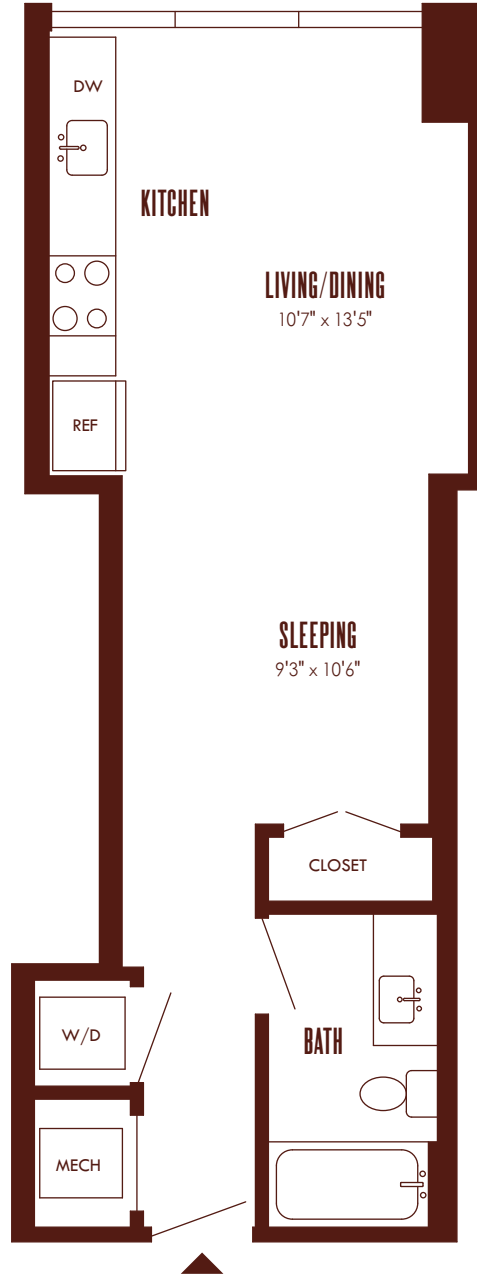

1405 Spring Street NW
 Atlanta, GA 30309
 678 730 6820
 emmidtown.com

Apartment: _____
 Date Available: _____
 Rent / Month: _____
 Lease Term: _____

S2

Studio / 1 bath
 485 sf

APT

- 31
- 30
- 29J**
- 28J
- 27J
- 26J
- 25J
- 24J
- 23J
- 22J
- 21J
- 20J
- 19J
- 18J
- 17J
- 16J
- 15J
- 14J
- 13J
- 12J
- 11J

BUILDING
 LEVEL

This floor plan is an artistic representation meant for illustrative purposes only. Dimensions and area calculations are approximations.